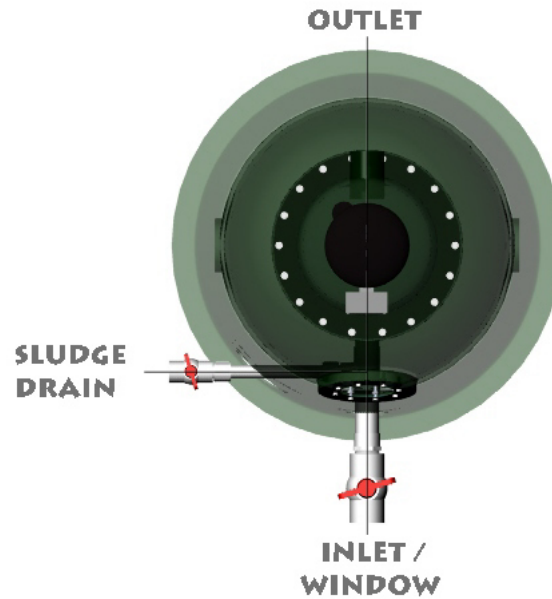

Internal / External Plumbing Parts List for PBF-3

	Description	PBF-3
A	SCH 40 PVC 90° Street Elbow (Mipt × Fipt)	Ø 2"
B	Slotted Diffuser Pipe SCH 40 PVC	Ø 1.5" 12" Long
C	SCH 40 PVC Cap	Ø 1.5"

PBF-3 STANDARD ORIENTATION