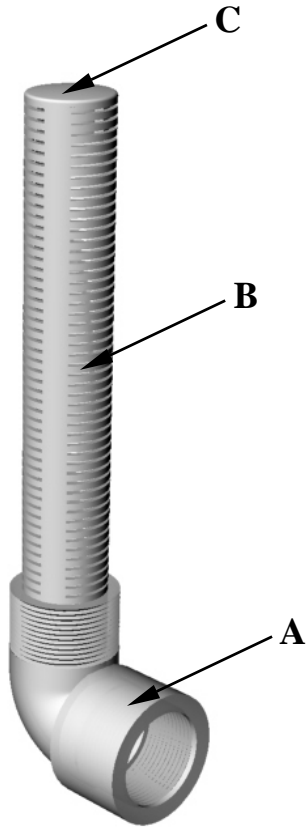

Internal / External Plumbing Parts List for PBF-3

	Description	PBF-3
A	SCH 40 PVC 90° Street Elbow (Mipt × Fipt)	Ø 2"
B	Slotted Diffuser Pipe SCH 40 PVC	Ø 1.5" 12" Long
C	SCH 40 PVC Cap	Ø 1.5"

PBF-3 STANDARD ORIENTATION